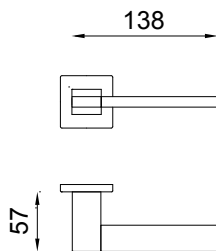

dnd inblack