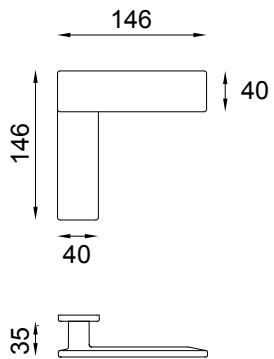

DUE

ONO
Nero
Black

design:
Stefano Boeri Architetti