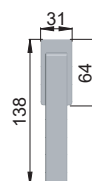

# fabiola

made in italy

**140/41**  
NSV

Ottone / Brass

**OCS**  
Power cromo satinato  
*Power satin chrome*

**ONO**  
Nero  
*Black*

**NSV**  
Nickel sabbato opaco  
*Matt sandblasted nickel*