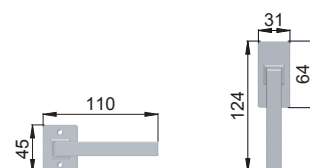

80
BA

Ottone / Brass

OLV
Lucido
Polished

ONV
Nickel lucido
Polished nickel

BSO
Bronzo sabbato opaco
Matt sandblasted bronze

NSV
Nickel sabbato opaco
Matt sandblasted nickel

BA
Bronzo antico scuro
Dark antique bronze