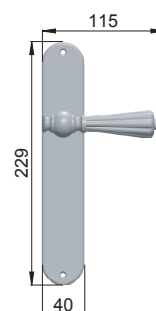

made in italy

**70PL**  
BSO+P10

**P1** = porcellana bianca / *white porcelain*  
**P10** = porcellane beige / *beige porcelain*  
**PR** = porcellana bianca filo oro / *white porcelain gold strip*