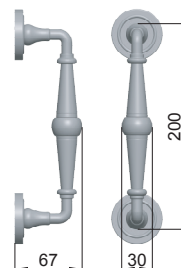

63MN
OLV+P1

Ottone / Brass

OLV+P1
Lucido
Polished

BSO+P10
Bronzo sabbato opaco
Matt sandblasted bronze

BA+P10
Bronzo antico scuro
Dark antique bronze

OLDBR+P10
Ottone invecchiato
Old brass

NSV+P1
Nickel sabbato opaco
Matt sandblasted nickel