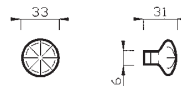

pomolini porcellana porcelain furniture knobs

finiture / finishes:
OLV BA OC NSV OCS

made in italy

163

P1 - P10

01/20P

P1 - P10

01/30P

01/40P

02/20P

P1 - P10

02/30P

02/400P

03/20P

P1 - P10

03/30P

03/40P