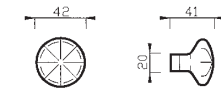

pomolini porcellana porcelain furniture knobs

finiture / finishes:
OLV BA OC NSV OCS

made in italy

163

P1 - P10

01/20P

P1 - P10

01/30P

01/40P

02/20P

P1 - P10

02/30P

02/400P

03/20P

P1 - P10

03/30P

03/40P