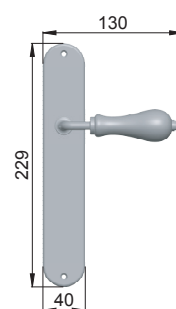

P1 = porcellana bianca / *white porcelain*
P10 = porcellana beige / *beige porcelain*

decorazioni a pagina 17
decorations on page 17

maniglione a pagina 214
pull handle on page 214