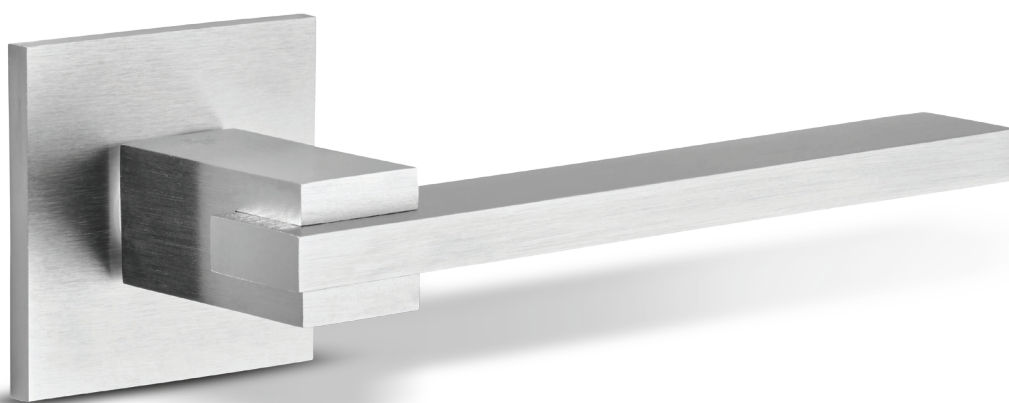

denise

made in italy