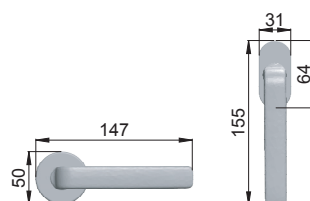

119/40
OC

Ottone / Brass

OLV
Lucido
Polished

ONO
Nero
Black

OCS
Power cromo satinato
Power satin chrome

OC
Power cromo lucido
Power polished chrome