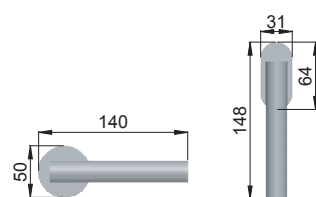

# mj 02

made in italy

**85/41**  
OC

Ottone / Brass

 **OC**  
Power cromo lucido  
*Power polished chrome*

 **ONO**  
Nero  
*Black*

 **NSV**  
Nickel sabbato opaco  
*Matt sandblasted nickel*