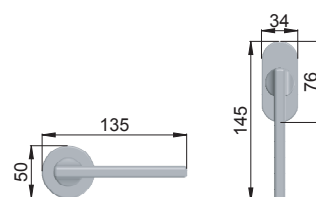

82/12
OLV

Ottone / Brass

OLV
Lucido
Polished

ONO
Nero
Black

OCS
Power cromo satinato
Power satin chrome

NSV
Nickel sabbato opaco
Matt sandblasted nickel