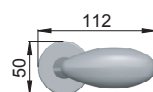

62/40
BSO

Ottone / Brass

OLV
Lucido
Polished

BSO
Bronzo sabbiato opaco
Matt sandblasted bronze

OCS
Power cromo satinato
Power satin chrome

ONO
Nero
Black

NSV
Nickel sabbiato opaco
Matt sandblasted nickel