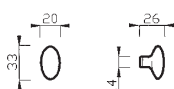

02/20P

P1 - P10