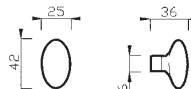

pomolini porcellana porcelain furniture knobs

finiture / finishes:
OLV BA OC NSV OCS

made in italy

163

P1 - P10

01/20P

P1 - P10

01/30P

01/40P

02/20P

P1 - P10

02/30P

02/400P

03/20P

P1 - P10

03/30P

03/40P