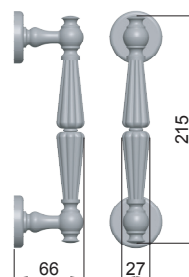

P1 = porcellana bianca / *white porcelain*
P10 = porcellane beige / *beige porcelain*
PR = porcellana bianca filo oro / *white porcelain gold strip*