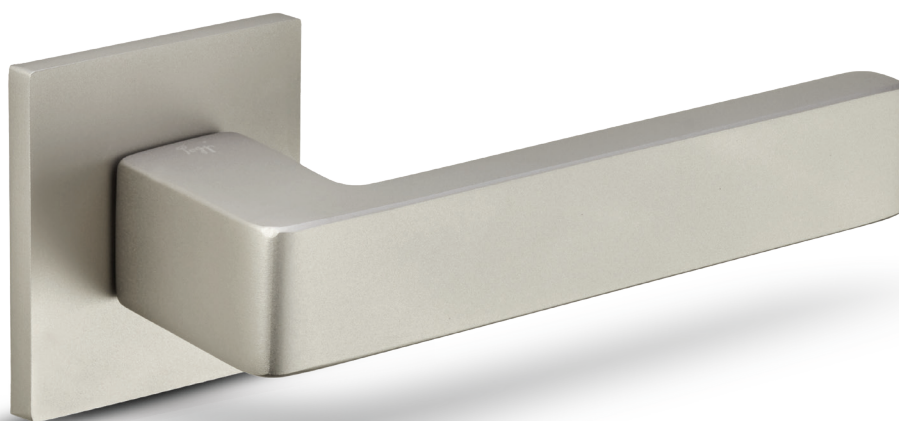

fabiola

made in italy

140/41
NSV

Ottone / Brass

OCS
Power cromo satinato
Power satin chrome

ONO
Nero
Black

NSV
Nickel sabbato opaco
Matt sandblasted nickel