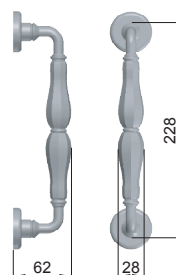

# granada

made in italy

**94MN**  
OLV

Ottone / Brass

**OLV**  
Lucido  
*Polished*

**BSO**  
Bronzo sabbiato opaco  
*Matt sandblasted bronze*

**BA**  
Bronzo antico scuro  
*Dark antique bronze*

**ONV**  
Nickel lucido  
*Polished nickel*