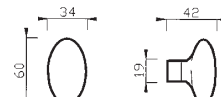

pomolini porcellana porcelain furniture knobs

finiture / finishes:
OLV BA OC NSV OCS

made in italy

163

P1 - P10

01/20P

P1 - P10

01/30P

01/40P

02/20P

P1 - P10

02/30P

02/400P

03/20P

P1 - P10

03/30P

03/40P