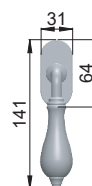

made in italy

**300PL**  
OLDBR+P10 014

**P1** = porcellana bianca / white porcelain  
**P10** = porcellane beige / beige porcelain

decorazioni a pagina 17  
decorations on page 17

maniglione a pagina 213  
pull handle on page 213