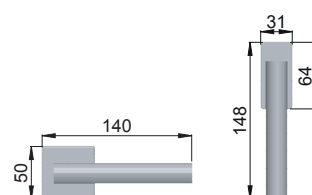

# mj 02

made in italy

**85/41**  
OC

Ottone / Brass

 **OC**  
Power cromo lucido  
*Power polished chrome*

 **ONO**  
Nero  
*Black*

 **NSV**  
Nickel sabbato opaco  
*Matt sandblasted nickel*