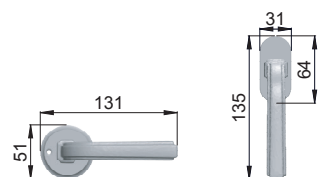

79
OLV

Ottone / Brass

OLV
Lucido
Polished

NSV
Nickel sabbato opaco
Matt sandblasted nickel

BSO
Bronzo sabbato opaco
Matt sandblasted bronze

ONV
Nickel lucido
Polished nickel