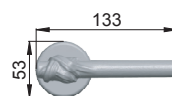

013
OROF

Ottone / Brass

OLV
Lucido
Polished

ONO
Nero
Black

BSO
Bronzo sabbato opaco
Matt sandblasted bronze

OROF
Oro francese antico
French antique gold

ASI
Argento antico
Antique silver

ORO
Placcato oro 24K
Gold plated 24K