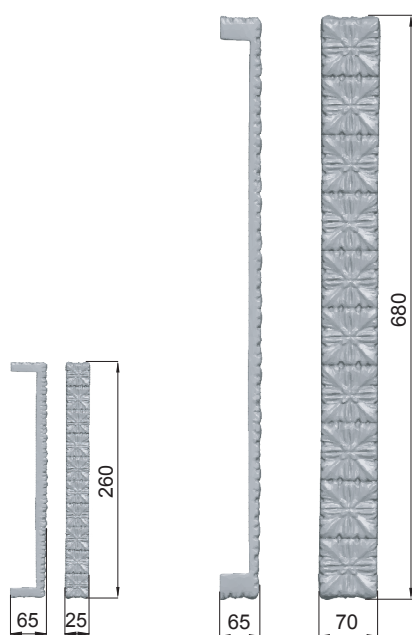

monnalisa

made in italy

520MN
ASI

Ottone / Brass

BSO
Bronzo sabbato opaco
Matt sandblasted bronze

ASI
Argento antico
Antique silver

OROF
Oro francese antico
French antique gold

ORO
Placcato oro 24K
Gold plated 24K