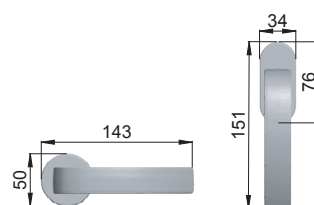

# letizia

made in italy

**05/16**  
BSO

---

Ottone / Brass

**OCS**  
Power cromo satinato  
*Power satin chrome*

**BSO**  
Bronzo sabbiato opaco  
*Matt sandblasted bronze*

**NSV**  
Nickel sabbiato opaco  
*Matt sandblasted nickel*