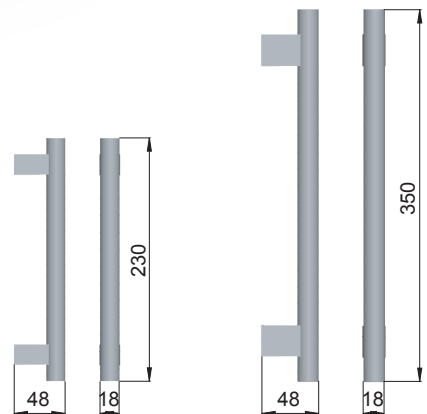

# camilla

made in italy

**63MN**  
OLV+P1

Ottone / Brass

**OLV+P1**  
Lucido  
*Polished*

**BSO+P10**  
Bronzo sabbato opaco  
*Matt sandblasted bronze*

**BA+P10**  
Bronzo antico scuro  
*Dark antique bronze*