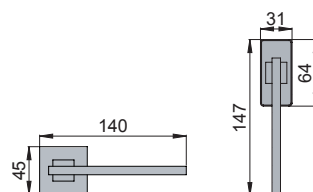

# denise

made in italy

**11/40**  
OCS

Ottone / Brass

-  **OCS**  
Power cromo satinato  
*Power satin chrome*
-  **OC**  
Power cromo lucido  
*Power polished chrome*
-  **ONO**  
Nero  
*Black*