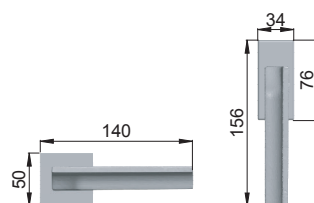

# mito

made in italy

**155/41**  
ONO

Ottone / Brass

**OCS**  
Power cromo satinato  
*Power satin chrome*

**ONO**  
Nero  
*Black*

**OC**  
Power cromo lucido  
*Power polished chrome*

**BA**  
Bronzo antico scuro  
*Dark antique bronze*