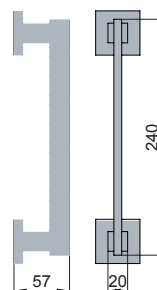

# denise

made in italy

**11MN**  
OC

Ottone / Brass

**OCS**  
Power cromo satinato  
*Power satin chrome*

**OC**  
Power cromo lucido  
*Power polished chrome*

**ONO**  
Nero  
*Black*

**70MN**  
OLV+P1