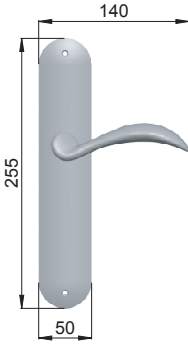

# letizia

made in italy

**05/16**  
BSO

---

Ottone / Brass

**OCS**  
Power cromo satinato  
*Power satin chrome*

**BSO**  
Bronzo sabbiato opaco  
*Matt sandblasted bronze*

**NSV**  
Nickel sabbiato opaco  
*Matt sandblasted nickel*