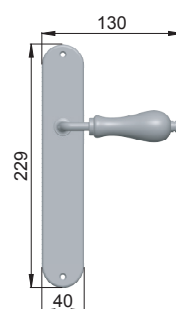

made in italy

**300PL**  
OLDBR+P10 014

**P1** = porcellana bianca / white porcelain  
**P10** = porcellane beige / beige porcelain

decorazioni a pagina 17  
decorations on page 17

maniglione a pagina 213  
pull handle on page 213