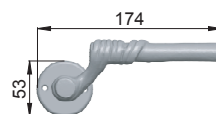

001
ASI

Ottone / Brass

OLV
Lucido
Polished

ONO
Nero
Black

BSO
Bronzo sabbiato opaco
Matt sandblasted bronze

OROF
Oro francese antico
French antique gold

ASI
Argento antico
Antique silver

ORO
Placcato oro 24K
Gold plated 24K