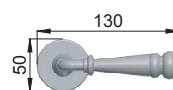

64/12
NSV

Ottone / Brass

OLV
Lucido
Polished

BSO
Bronzo sabbiato opaco
Matt sandblasted bronze

BA
Bronzo antico scuro
Dark antique bronze

OLDBR
Ottone invecchiato
Old brass

NSV
Nickel sabbiato opaco
Matt sandblasted nickel