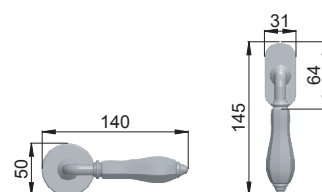

94/12
OLV

Ottone / Brass

OLV
Lucido
Polished

ONV
Nickel lucido
Polished nickel

BSO
Bronzo sabbiato opaco
Matt sandblasted bronze

BA
Bronzo antico scuro
Dark antique bronze