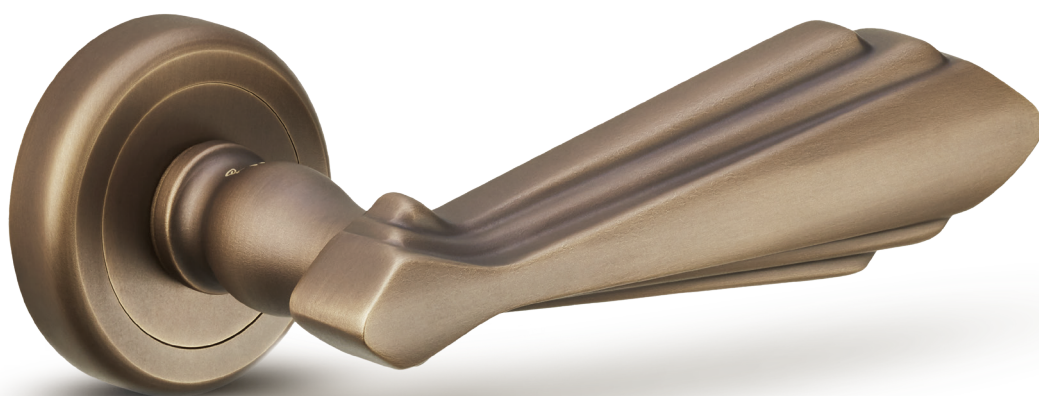

barbara

200/B
BSO

Ottone / Brass

OLV
Lucido
Polished

ORO
Placcato oro 24K
Gold plated 24K

BSO
Bronzo sabbiato opaco
Matt sandblasted bronze

ONV
Nickel lucido
Polished nickel