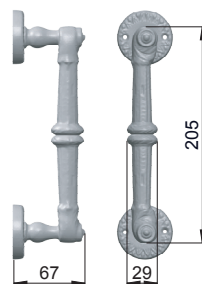

401MN
BSO

Ottone / Brass

OLV
Lucido
Polished

BSO
Bronzo sabbiato opaco
Matt sandblasted bronze

ASI
Argento antico
Antic silver

ONV
Nickel lucido
Polished nickel

OROF
Oro francese antico
French antique gold

ORO
Placcato oro 24K
Gold plated 24K