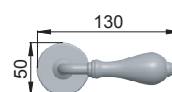

made in italy

**300PL**  
OLDBR+P10 014

**P1** = porcellana bianca / white porcelain  
**P10** = porcellane beige / beige porcelain

decorazioni a pagina 17  
decorations on page 17

maniglione a pagina 213  
pull handle on page 213