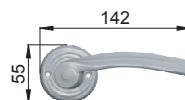

011
BSO

Ottone / Brass

OLV
Lucido
Polished

OROF
Oro francesce antico
French antique gold

BSO
Bronzo sabbiato opaco
Matt sandblasted bronze

ASI
Argento antico
Antique silver