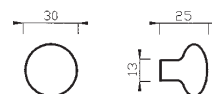

# pomolini ottone brass furniture knobs

finiture / finishes:  
OLV OC OCS BA ONO

Ottone / Brass

made in italy

**01 / 20**

**01 / 40**

**01 / 30**

**02 / 20**