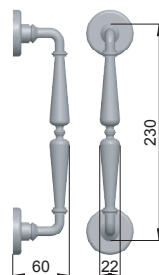

22MN/B
OLV

Ottone / Brass

OLV
Lucido
Polished

BSO
Bronzo sabbiato opaco
Matt sandblasted bronze

BA
Bronzo antico scuro
Dark antique bronze

OLDBR
Ottone invecchiato
Old brass

ASI
Argento antico
Antique silver