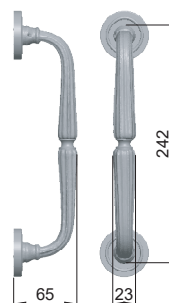

# nausicaa

made in italy

**421MN**  
BSO

Ottone / Brass

**OLV**  
Lucido  
*Polished*

**ORO**  
Placcato oro 24K  
*Gold plated 24K*

**BSO**  
Bronzo sabbiato opaco  
*Matt sandblasted bronze*

**ASI**  
Argento antico  
*Antic silver*