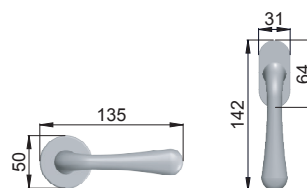

made in italy

**212PL**  
OLV

**maniglioni**

pull handles

**026MN**  
BSO

Ottone / Brass

**OLV**  
Lucido  
*Polished*

**BSO**  
Bronzo sabbiato opaco  
*Matt sandblasted bronze*