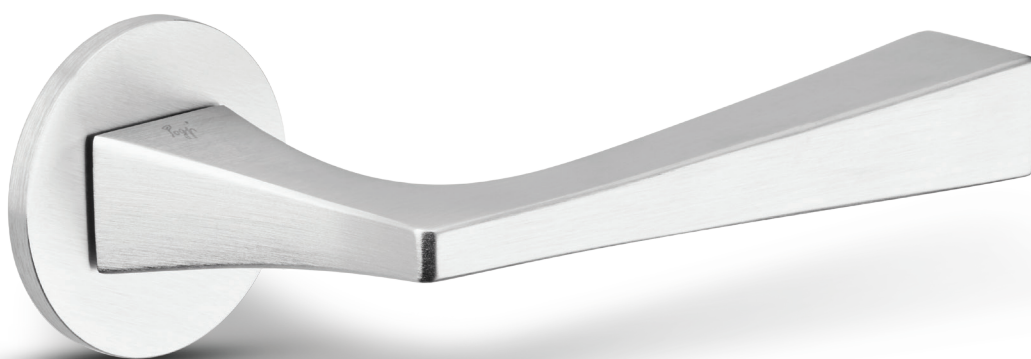

roberta

made in italy