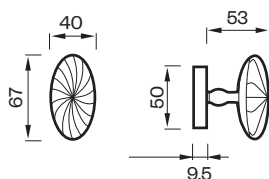

59F
ONV

Ottone / Brass

OLV
Lucido
Polished

BSO
Bronzo sabbiato opaco
Matt sandblasted bronze

ONV
Nickel lucido
Polished nickel

NSV
Nickel sabbiato opaco
Matt sandblasted nickel

torcilia

made in italy