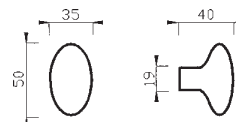

# pomolini ottone brass furniture knobs

finiture / finishes:  
OLV OC OCS BA ONO

Ottone / Brass

made in italy

**01 / 20**

**01 / 40**

**01 / 30**

**02 / 20**