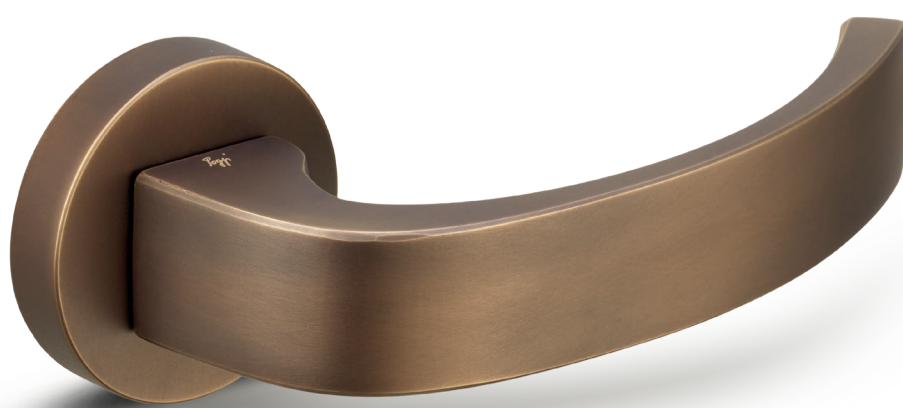

letizia

made in italy