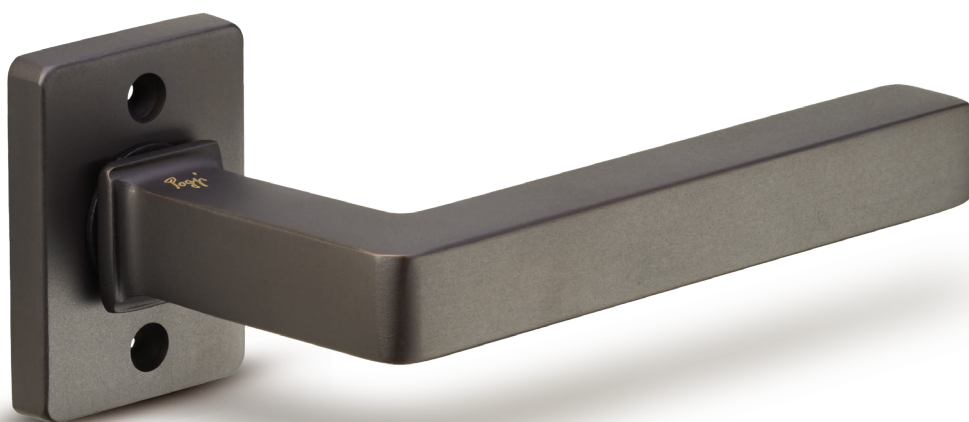

angela

made in italy