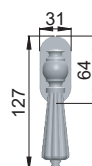

70
OLV+PR

Ottone / Brass

OLV+P1
Lucido
Polished

ASI+P1
Argento antico
Antique silver

OLV+PR
Lucido
Polished

BSO+P10
Bronzo sabbiato opaco
Matt sandblasted bronze