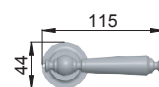

44
BSO

Ottone / Brass

OLV
Lucido
Polished

BSO
Bronzo sabbiato opaco
Matt sandblasted bronze

BA
Bronzo antico scuro
Dark antique bronze

OLDBR
Ottone invecchiato
Old brass

ASI
Argento antico
Antique silver

ONV
Nickel lucido
Polished nickel