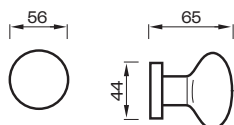

limoges

made in italy

36
BSO+P1

Ottone / Brass

OLV+P1
Lucido
Polished

OLV+P10
Lucido
Polished

BSO+P1
Bronzo sabbato opaco
Matt sandblasted bronze

BSO+P10
Bronzo sabbato opaco
Matt sandblasted bronze

P1 = porcellana bianca / *white porcelain*
P10 = porcellana beige / *beige porcelain*