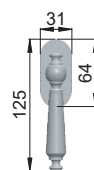

44
BSO

Ottone / Brass

OLV
Lucido
Polished

BSO
Bronzo sabbiato opaco
Matt sandblasted bronze

BA
Bronzo antico scuro
Dark antique bronze

OLDBR
Ottone invecchiato
Old brass

ASI
Argento antico
Antique silver

ONV
Nickel lucido
Polished nickel