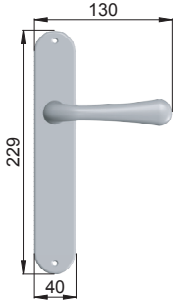

made in italy

**212PL**  
OLV

**maniglioni**

pull handles

**026MN**  
BSO

Ottone / Brass

**OLV**  
Lucido  
*Polished*

**BSO**  
Bronzo sabbiato opaco  
*Matt sandblasted bronze*