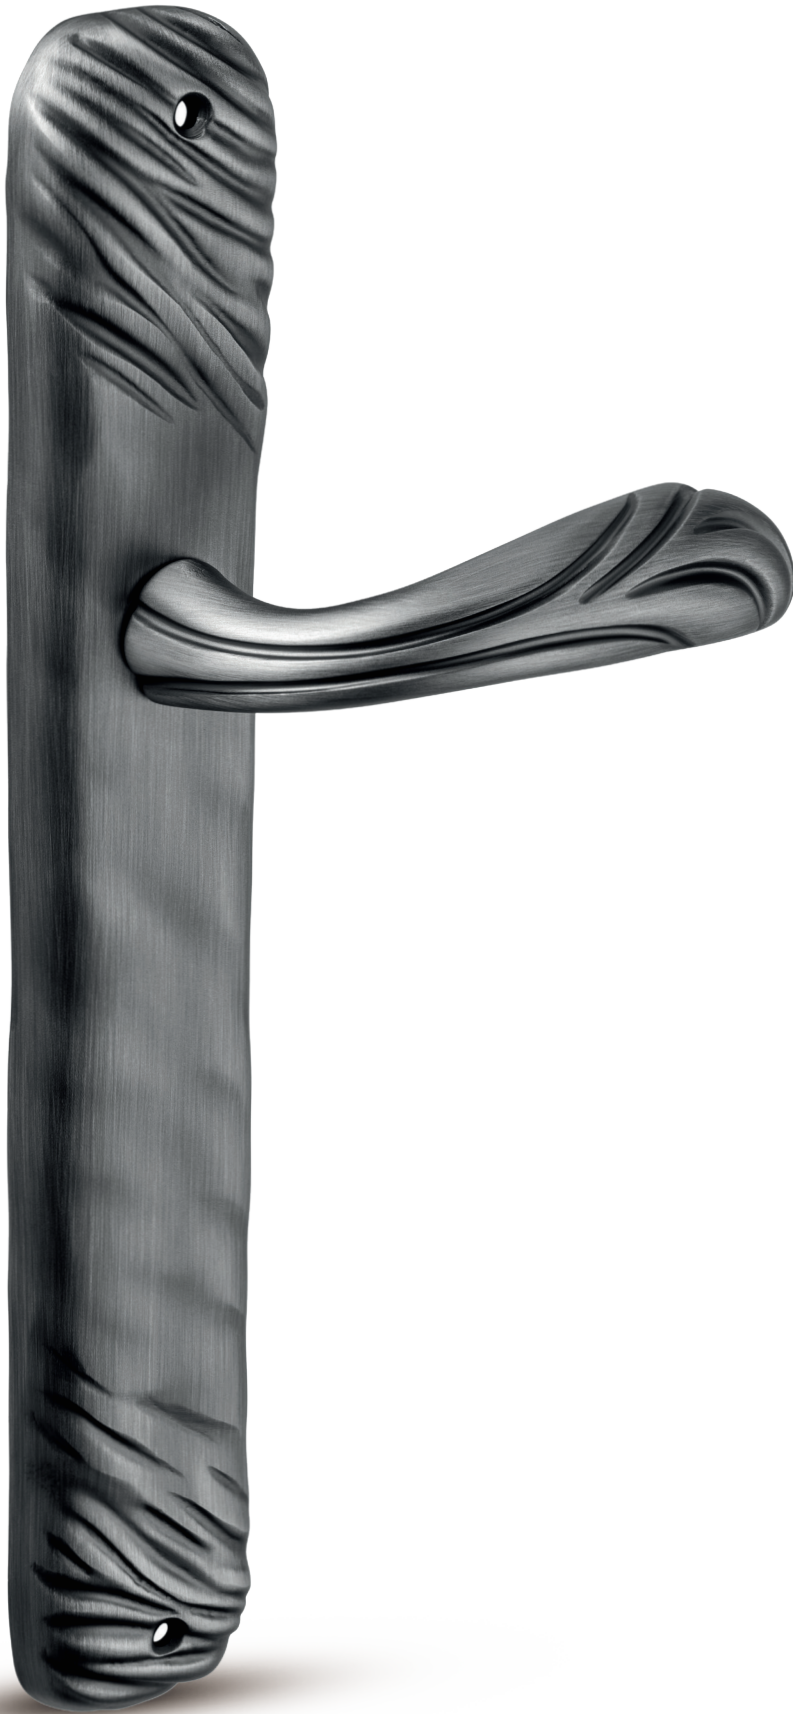

made in italy

425PL
ASI