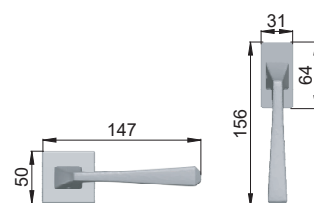

# roberta 02

made in italy

**02/41**  
ONO

Ottone / Brass

**OCS**  
Power cromo satinato  
*Power satin chrome*

**OC**  
Power cromo lucido  
*Power polished chrome*

**ONO**  
Nero  
*Black*