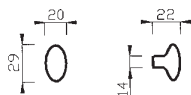

# pomolini ottone brass furniture knobs

finiture / finishes:  
OLV OC OCS BA ONO

Ottone / Brass

made in italy

**01 / 20**

**01 / 40**

**01 / 30**

**02 / 20**