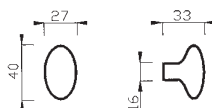

pomolini ottone brass furniture knobs

finiture / finishes:
OLV OC OCS BA ONO

Ottone / Brass

made in italy

01 / 20

01 / 40

01 / 30

02 / 20

02 / 400

02 / 30

04 / 15

04 / 20

04 / 25

pomolino leone
leone furniture knobs

OLV BSO OLDBR ASI

335P