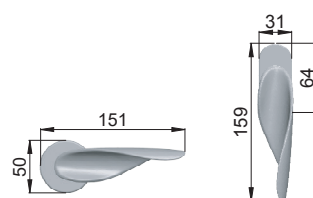

97/40
NSV

Ottone / Brass

OLV
Lucido
Polished

OCS
Power cromo satinato
Power satin chrome

OC
Power cromo lucido
Power polished chrome

NSV
Nickel sabbiato opaco
Matt sandblasted nickel

ONO
Nero
Black