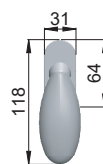

62/40
BSO

Ottone / Brass

OLV
Lucido
Polished

BSO
Bronzo sabbiato opaco
Matt sandblasted bronze

OCS
Power cromo satinato
Power satin chrome

ONO
Nero
Black

NSV
Nickel sabbiato opaco
Matt sandblasted nickel