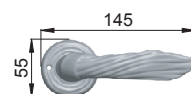

003
ASI

Ottone / Brass

OLV
Lucido
Polished

BSO
Bronzo sabbiato opaco
Matt sandblasted bronze

ASI
Argento antico
Antique silver

OROF
Oro francese antico
French antique gold

ORO
Placcato oro 24K
Gold plated 24K