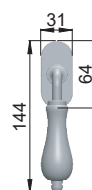

65
OLV+P1

Ottone / Brass

OLV+P1 / OLV+P10
Lucido
Polished

ASI+P1 / ASI+P10
Argento antico
Antique silver

BSO+P1 / BSO+P10
Bronzo sabbiato opaco
Matt sandblasted bronze

OLDBR+P1 / OLDBR+P10
Ottone invecchiato
Old brass