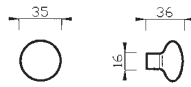

# pomolini porcellana porcelain furniture knobs

finiture / finishes:  
OLV BA OC NSV OCS

made in italy

**163**

**P1 - P10**

**01/20P**

**P1 - P10**

**01/30P**