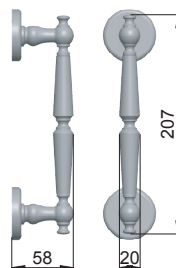

44M
BA

Ottone / Brass

OLV
Lucido
Polished

BSO
Bronzo sabbiato opaco
Matt sandblasted bronze

BA
Bronzo antico scuro
Dark antique bronze

OLDBR
Ottone invecchiato
Old brass

ASI
Argento antico
Antique silver

ONV
Nickel lucido
Polished nickel