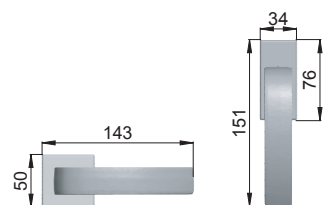

# letizia 02

made in italy

**05/14**  
NSV

Ottone / Brass

**OCS**  
Power cromo satinato  
*Power satin chrome*

**BSO**  
Bronzo sabbato opaco  
*Matt sandblasted bronze*

**NSV**  
Nickel sabbato opaco  
*Matt sandblasted nickel*