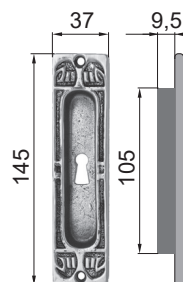

placchette incasso *sliding door handles*

finiture / finishes:

OLV BSO ASI OROF ORO

Ottone / Brass

made in italy

placchetta incasso cieca
blind sliding door handle

960SFCH

placchetta incasso con foro chiave
sliding door handle with key hole

960FCH

placchetta incasso cieca
blind sliding door handle

970SFCH

placchetta incasso con foro chiave
sliding door handle with key hole

970FCH