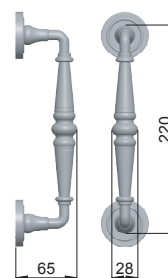

64MN
OLDBR

Ottone / Brass

OLV
Lucido
Polished

BSO
Bronzo sabbato opaco
Matt sandblasted bronze

BA
Bronzo antico scuro
Dark antique bronze

OLDBR
Ottone invecchiato
Old brass

NSV
Nickel sabbato opaco
Matt sandblasted nickel