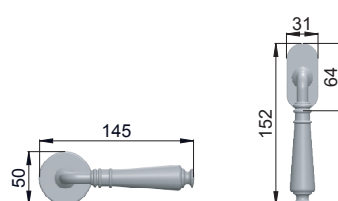

45/B
BSO

Ottone / Brass

OLV
Lucido
Polished

BSO
Bronzo sabbiato opaco
Matt sandblasted bronze

BA
Bronzo antico scuro
Dark antique bronze

OLDBR
Ottone invecchiato
Old brass

ASI
Argento antico
Antique silver

ONV
Nickel lucido
Polished nickel