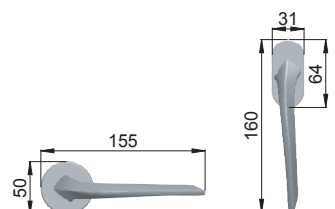

96/40
NSV

Ottone / Brass

OLV
Lucido
Polished

ONO
Nero
Black

OCS
Power cromo satinato
Power satin chrome

NSV
Nickel sabbbiato opaco
Matt sandblasted nickel