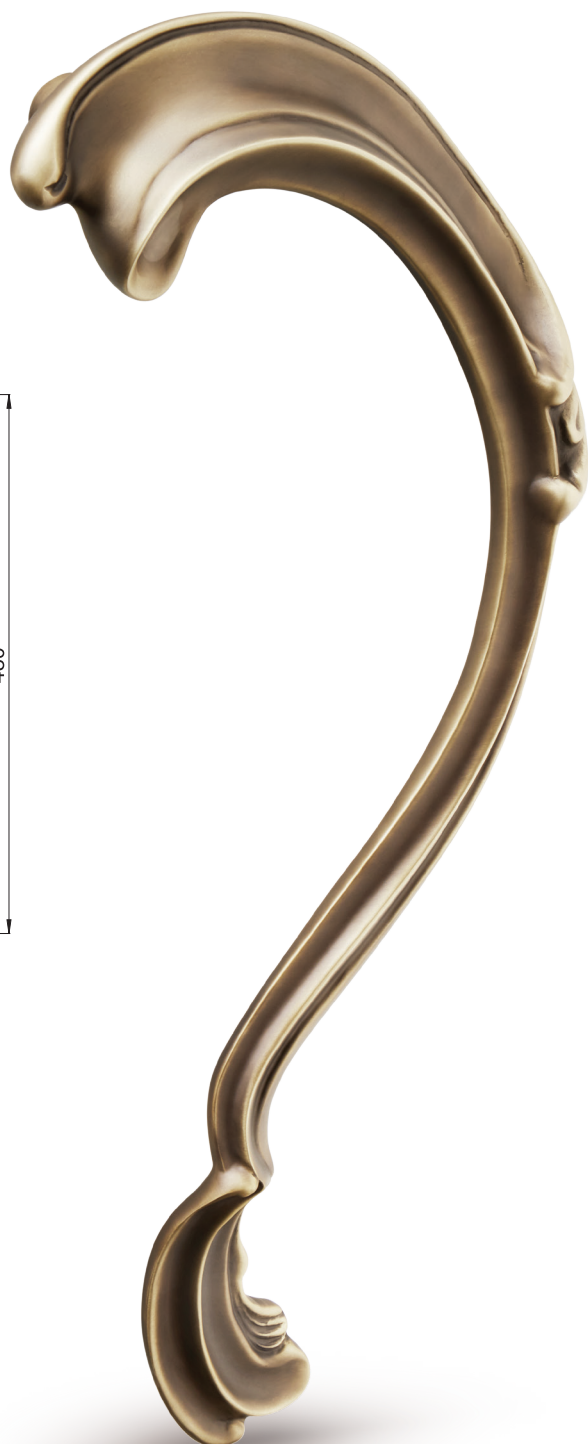

# onda

made in italy

**400MN**  
ASI

Ottone / Brass

**OLV**  
Lucido  
*Polished*

**BSO**  
Bronzo sabbiato opaco  
*Matt sandblasted bronze*

**ASI**  
Argento antico  
*Antic silver*

**ONV**  
Nickel lucido  
*Polished nickel*

**OROF**  
Oro francese antico  
*French antique gold*

**ORO**  
Placcato oro 24K  
*Gold plated 24K*

# orma

made in italy

**602MN**  
BSO

Ottone / Brass

**OLV**  
Lucido  
*Polished*

**BSO**  
Bronzo sabbato opaco  
*Matt sandblasted bronze*

**ASI**  
Argento antico  
*Antic silver*

**ORO**  
Placcato oro 24K  
*Gold plated 24K*