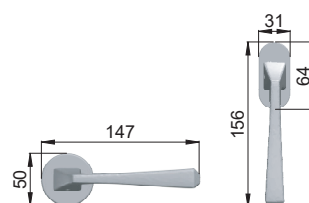

# roberta

made in italy

**02/40**  
OCS

Ottone / Brass

-  **OCS**  
Power cromo satinato  
*Power satin chrome*
-  **OC**  
Power cromo lucido  
*Power polished chrome*
-  **ONO**  
Nero  
*Black*